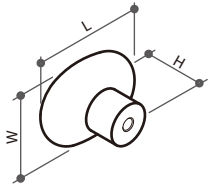

382001 KNOB

Material: ceramic

Item No.	L	W	H
382001	50mm	24.5mm	24.5mm

382002 KNOB

Material: ceramic

Item No.	L	W	H
382002	55mm	37mm	38.5mm

382003 KNOB

Material: ceramic

Item No.	D	H
382003	Ø39mm	27mm

382004 KNOB

Material: ceramic

Item No.	D	H
382004	Ø44mm	27.5mm