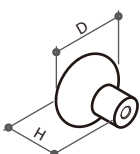

382001 KNOB

Material: ceramic

Item No.	L	W	H
382001	50mm	24.5mm	24.5mm

382002 KNOB

Material: ceramic

Item No.	L	W	H
382002	55mm	37mm	38.5mm

382003 KNOB

Material: ceramic

Item No.	D	H
382003	Ø39mm	27mm

382004 KNOB

Material: ceramic

Item No.	D	H
382004	Ø44mm	27.5mm