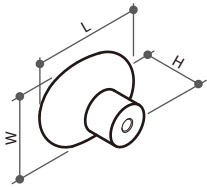

382001 KNOB

Material: ceramic

Item No.	L	W	H
382001	50mm	24.5mm	24.5mm

382002 KNOB

Material: ceramic

Item No.	L	W	H
382002	55mm	37mm	38.5mm

382003 KNOB

Material: ceramic

Item No.	D	H
382003	Ø39mm	27mm

382004 KNOB

Material: ceramic

Item No.	D	H
382004	Ø44mm	27.5mm