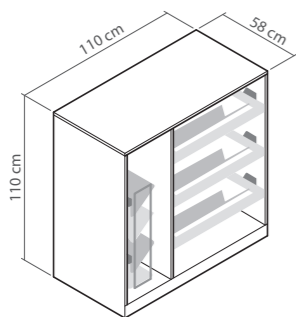

AWSH51 Album Shoes Cabinet 豪華型鞋櫃系列

1 AWSH51 Low Shoe Cabinet 豪華型矮鞋櫃 (24雙鞋)

* Storing maximum 24 pairs of shoes

AWSH51-1111 Without door

AWSH51-D1111 With 2 doors

AWSH51-1111