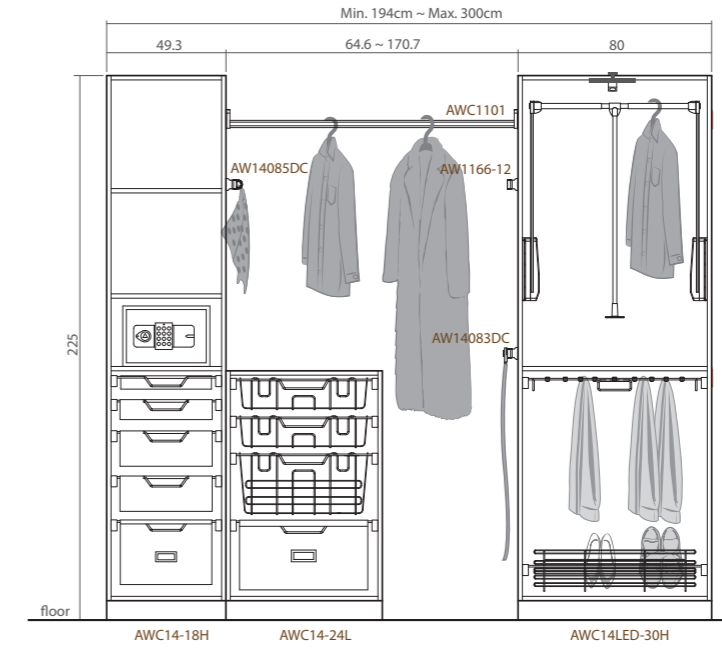

Example: AWC14 Closet Room 更衣室組合實例

AWC14-COMB1 Closet room (Min. 225 cm H x 194 ~ 300 cm W), open space not including wardrobe sliding door