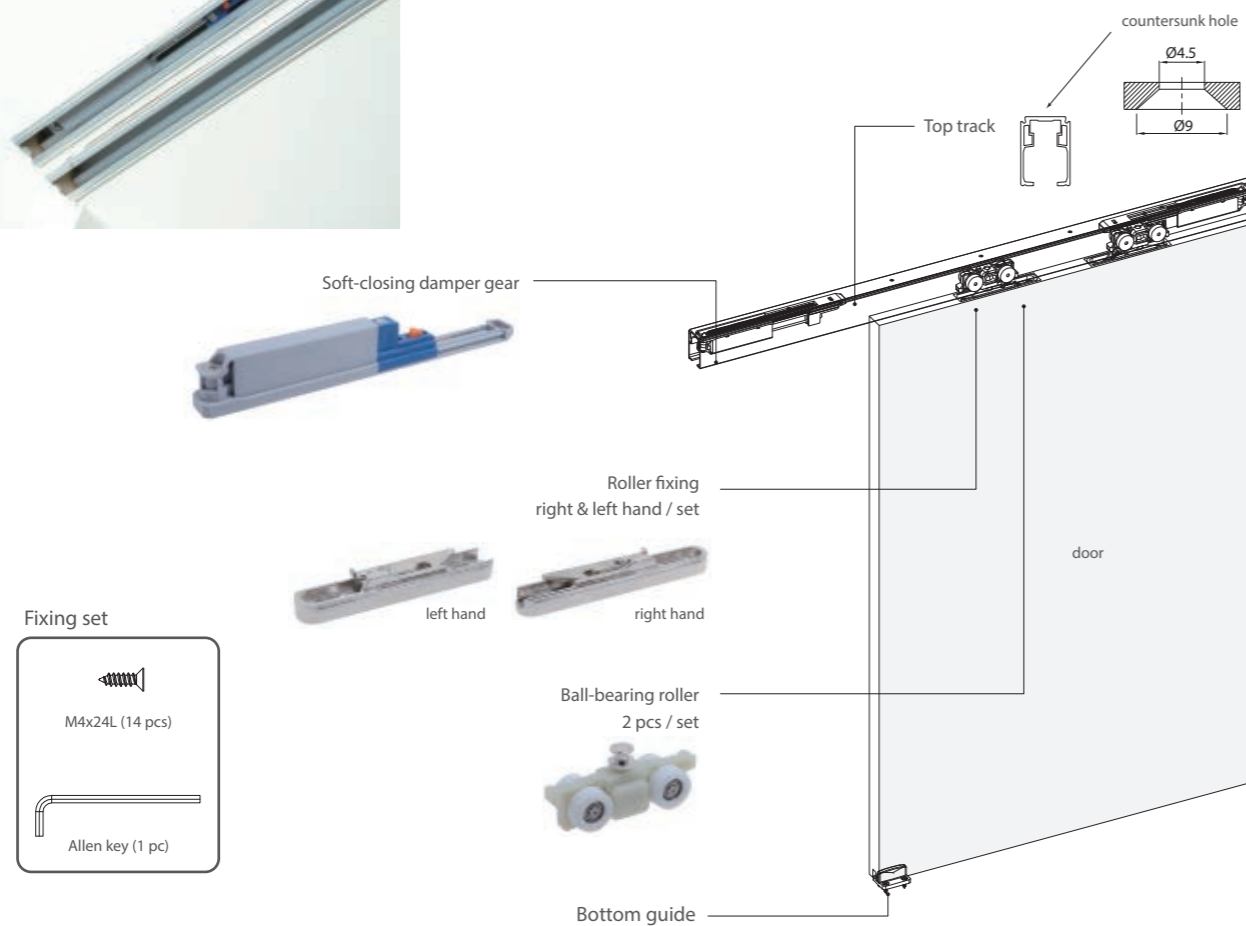

Mounting Instruction of SCS50-11