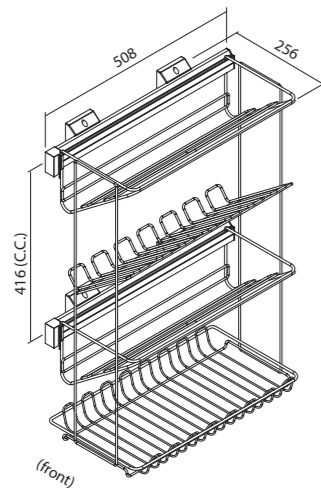

### AW5191 Extractable Clothes Holder

- \* Top mounted
- \* Overall length: 455mm

**3 AW51 Lateral Pull-Out Shelving**

- \* With double soft-closing 450mm L. full extension ball bearing slides
- \* Overall length: 508mm

**AW5176DC Lateral Pull-Out Triple Shelving**

- \* 2 plastic trays and 1 wire rack

**AW5178DC Lateral Pull-Out Shoe Rack / Shelving**

- \* 3 shoe racks and 1 wire rack

**4 AW51 Lateral Pull-Out & Swivel Mechanism**