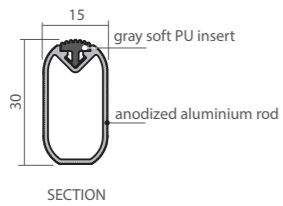

2 AW1111 Album Wardrobe Rail & Support

AW1101 Album Wardrobe Rail

* Extruded and anodized aluminium tube, topped with PU(rubber-like) insert to hold clothes hangers steadily and silently