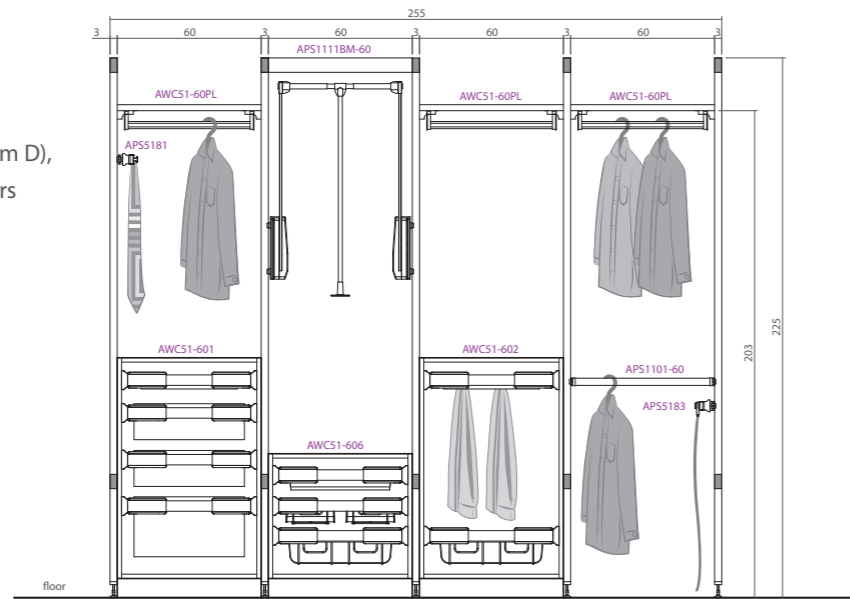

**AWC51-146B** Cabinet Unit 櫥櫃單元

\* Size (LxHxD): 146x100x58cm

Example: AWC51 Closet Room 更衣室組合實例

4AWPS51-60

Closet room (255 W x 225 H x 60cm D), including 4 wardrobe sliding doors approximate 66cm width each