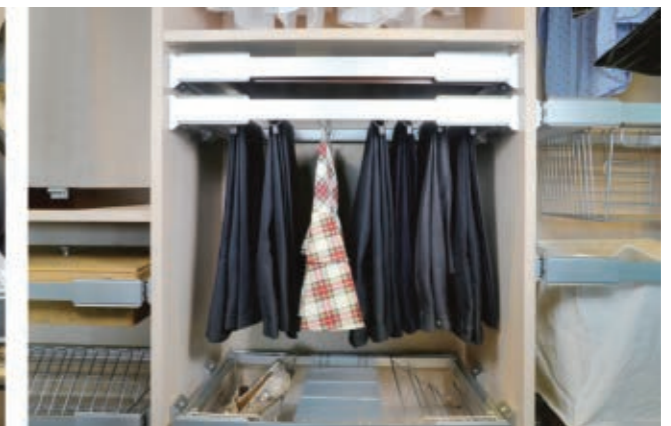

AW2106 Garment Clip 2pcs / set