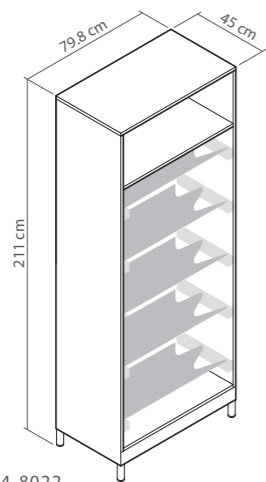

2 Tall Shoes Cabinet 便利型高鞋櫃 (33雙鞋)

AWSH14-8022 Without door

AWSH14-D8022 With 2 doors

* Storing maximum 33 pairs of shoes

AWSH14-8022