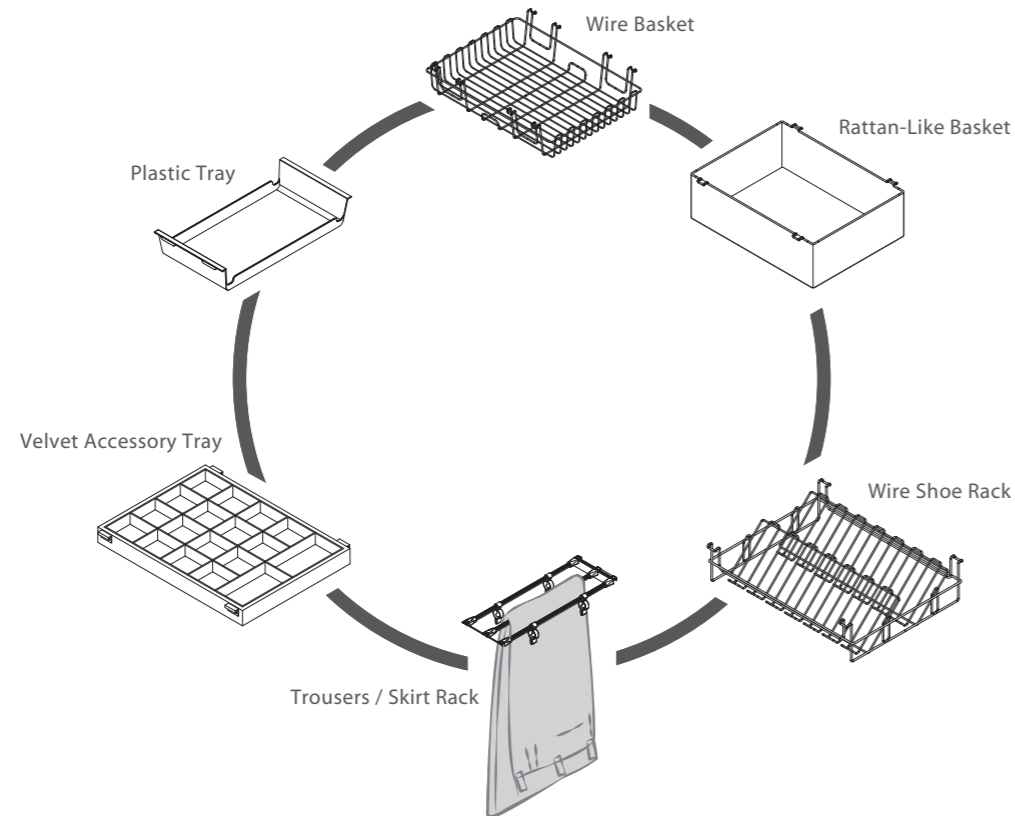

AW51 Drawer System 拉抽儲放系統

- With soft-closing 450mm L. full extension ball bearing slide
- 35 kgs loading capacity
- For 550mm ~ 600mm wardrobe depth

AW5100 Basic Pull-Out Frames & Various storage units

1 AW51 Basic Pull-Out Frames