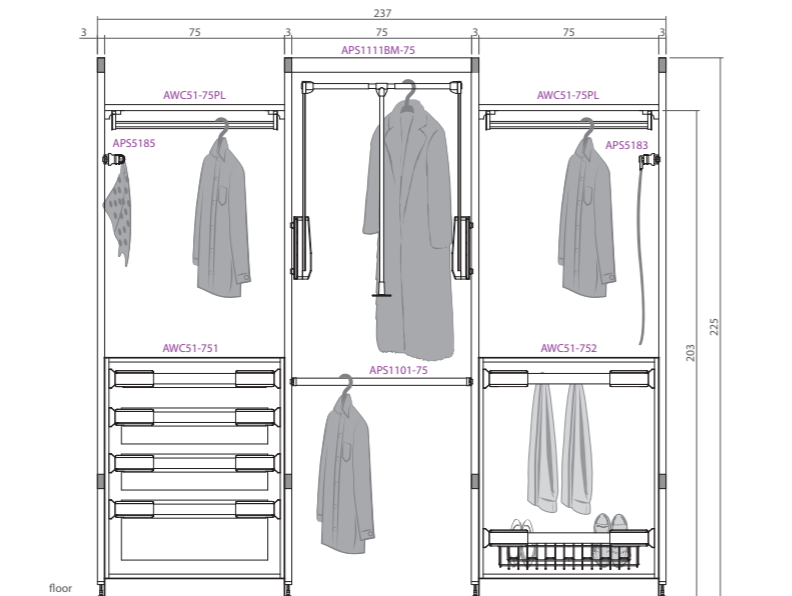

3AWPS51-75

Closet room (237 W x 225 H x 60cm D), including 3 wardrobe sliding doors approximate 81cm width each