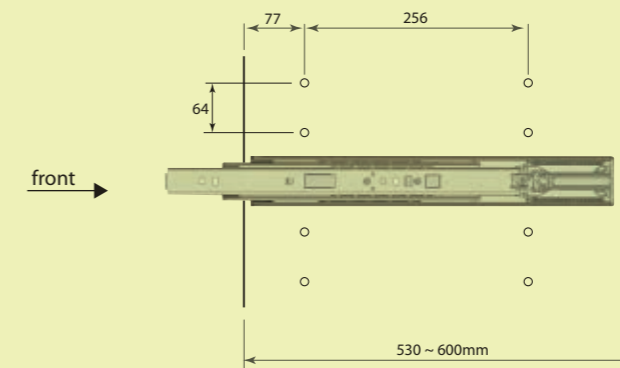

# AW51 Drawer System 長拉抽儲放系統

- For 530 ~ 600mm depth wardrobe
- Taiwan patent 專利 M311323  
China patent 專利 ZL2006 2 0092820.9
- Classic model

## AW51 Drawer System

- 1 Adjustable frame fits different wardrobe designs  
for 410mm to 1,000mm internal width

- 2 Silent soft-closing 450mm L. full extension slide,  
easy installation for 32mm hole system