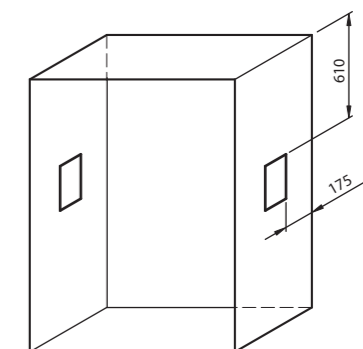

### 1 AW1111 Wardrobe Lift / Pull-Down Closet Rod

\* Side mounting, three adjustable widths

\* Aluminium closet rod / silver plastic housing

Item No	Adjustable Width (W)	Loading Weight
AW1111SV-11A	560 ~ 650 mm	8 kgs
AW1111SV-22A	660 ~ 750 mm	10 kgs
AW1111SV-33A	885 ~ 975 mm	12 kgs