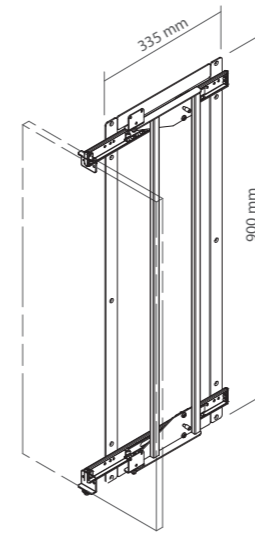

AW5179A Lateral Pull-Out & Swivel Mechanism