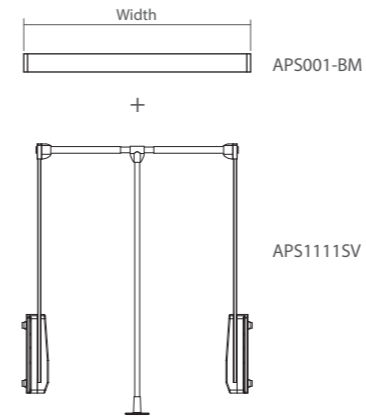

2 APS1111BM Wardrobe Lifter and Cross Beam

* APS001-BM + APS111SV