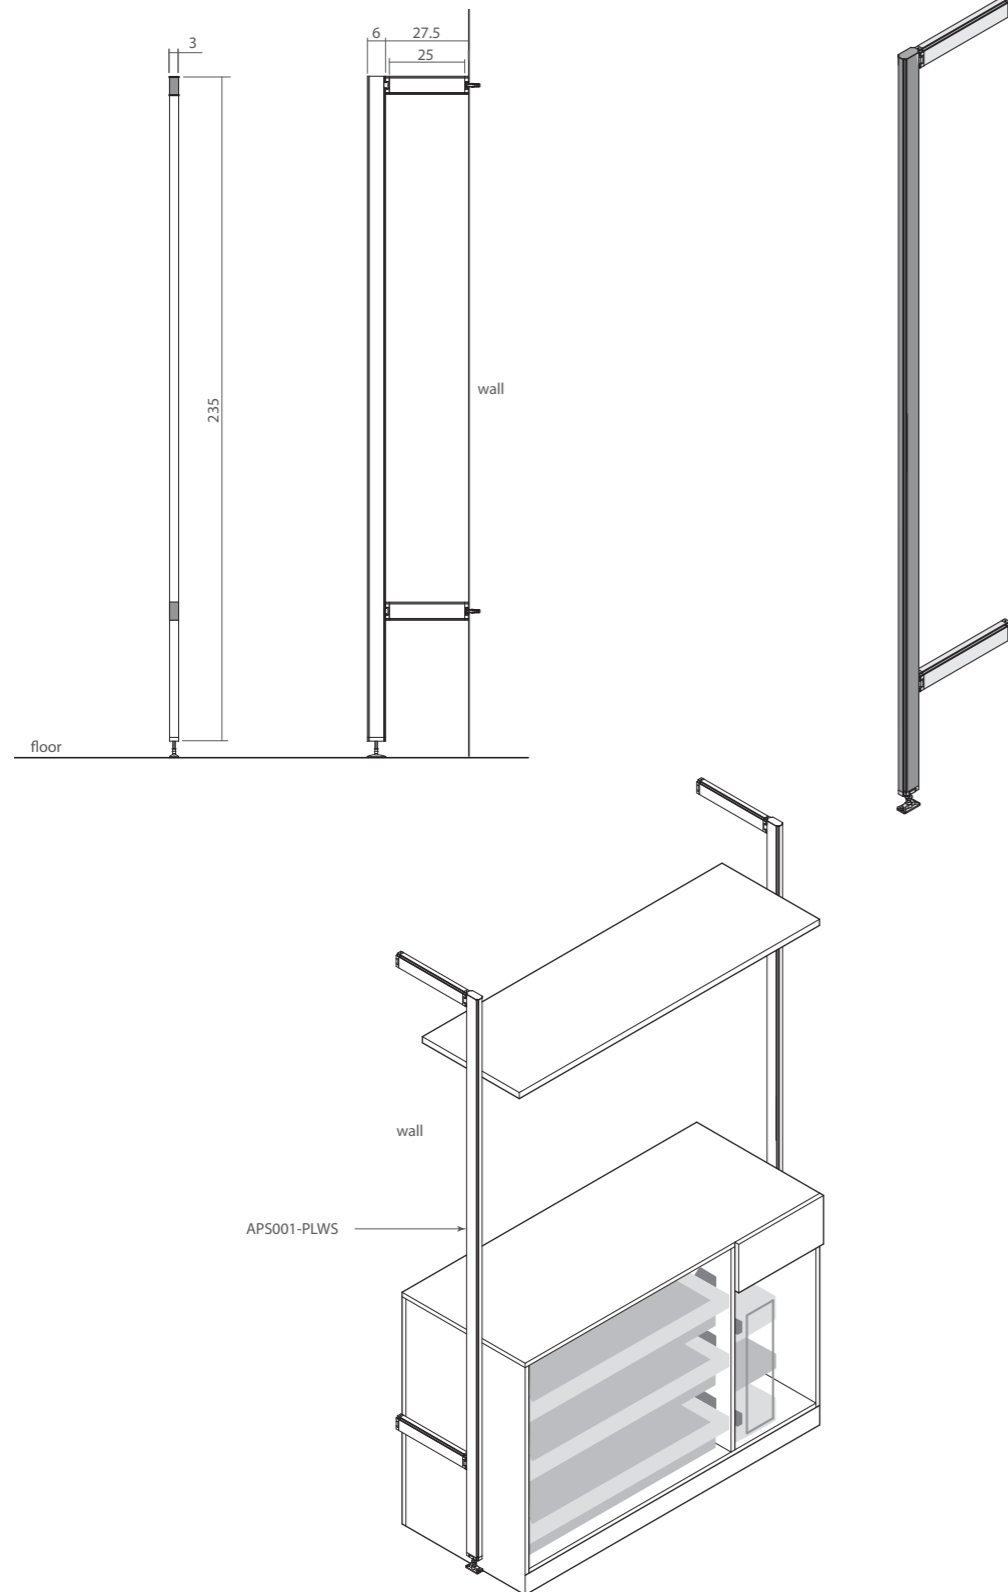

## AWSH51 Album Shoes Cabinet

豪華型鞋櫃 (60公分深)

- 2 models of AWSH51 shoe cabinets, stores up to 40 pairs of shoes and 3 luggages
- 二款 AWSH51 鞋櫃, 最多可容納 40 雙鞋及三個旅行箱

## 1 APS001-PLWS Album Pole

- \* Overall height: 235 cm L.
- \* With height adjustable feet (+3cm)