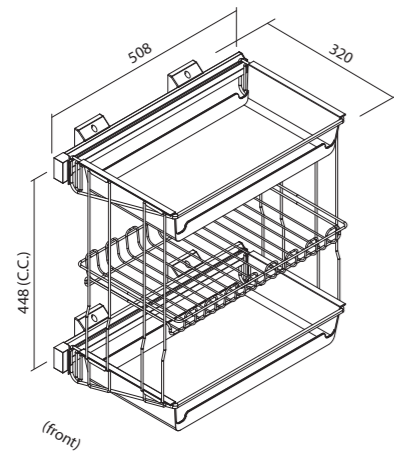

3 AW51 Lateral Pull-Out Shelving

- With double soft-closing 450mm L. full extension ball bearing slides
- Overall length: 508mm

AW5176DC Lateral Pull-Out Triple Shelving

- 2 plastic trays and 1 wire rack