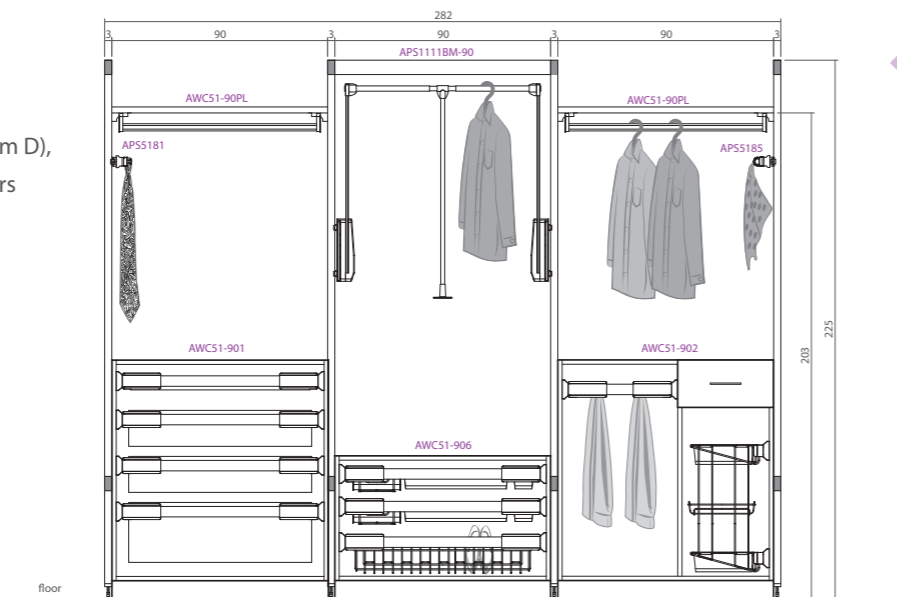

3AWPS51-90

Closet room (282 W x 225 H x 60cm D), including 4 wardrobe sliding doors approximate 96cm width each