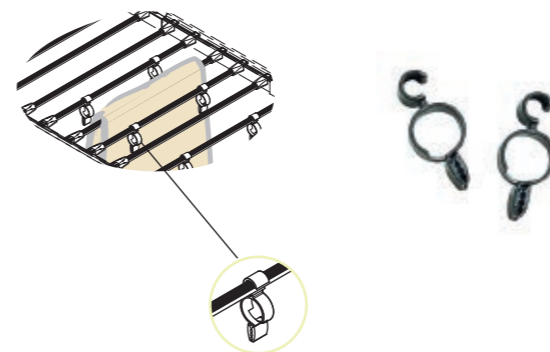

AW2106 Garment Clip 2pcs / set