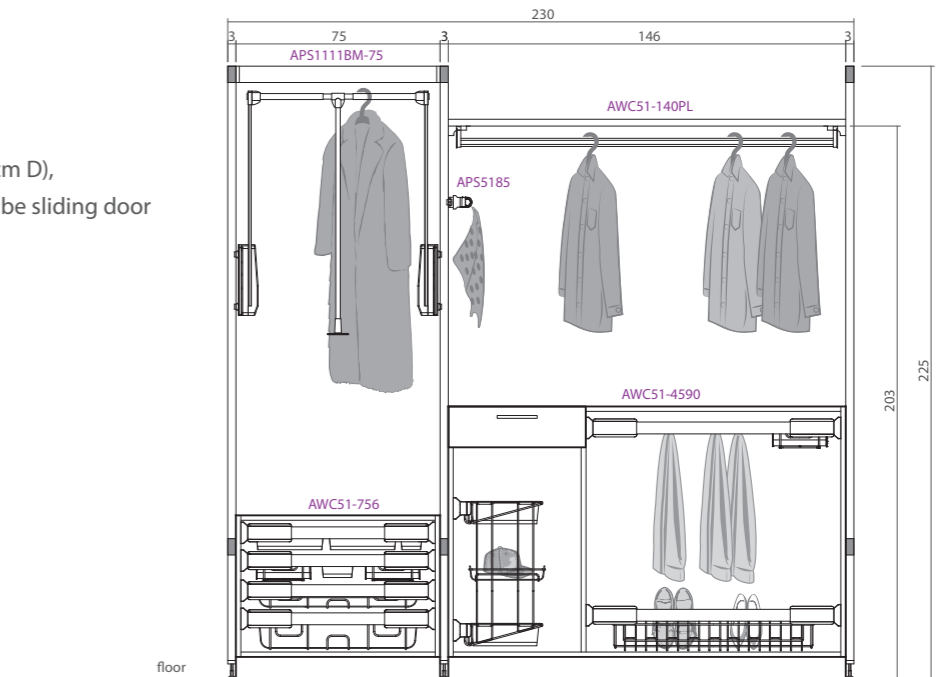

Example: AWC51 Closet Room 更衣室組合實例

AWPS51-COMB1

Closet room (245 W x 225 H x 60cm D), open space not including wardrobe sliding door

AWPS51-COMB2

Closet room (230 W x 225 H x 60cm D), open space not including wardrobe sliding door