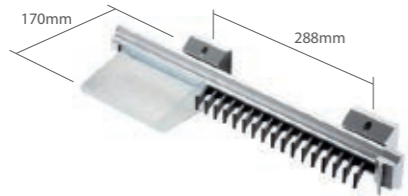

AW5182DC Lateral Tie Rack and Tray

- 17 tie hooks & 1 tray