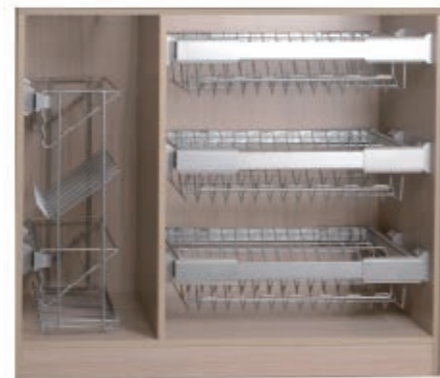

### 1 AWSH51 Low Shoe Cabinet 豪華型矮鞋櫃 (24雙鞋)

\* Storing maximum 24 pairs of shoes

AWSH51-1111 Without door

AWSH51-D1111 With 2 doors

AWSH51-1111

AWSH51-D1111