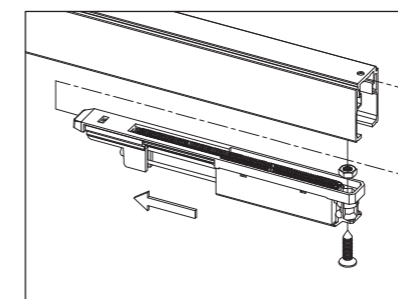

Mounting Instruction of SCS50-11