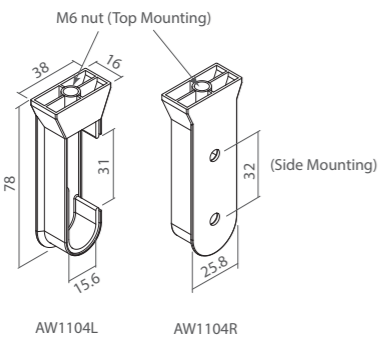

**2 AW1111 Album Wardrobe Rail & Support**

**AW1101 Album Wardrobe Rail**

\* Extruded and anodized aluminium tube, topped with PU(rubber-like) insert to hold clothes hangers steadily and silently

**AW1104 Album Rail Support**

\* Side mounting with 32mm hole C.C. or top mounting with M6 nut and 40mm L. bolt  
\* Each set includes one right hand and one left hand support

**AW1105 Album Center Rail Support**

\* Top mounting only, with M6 nut and 40mm L. bolt  
\* To be used with AW1104 rail support