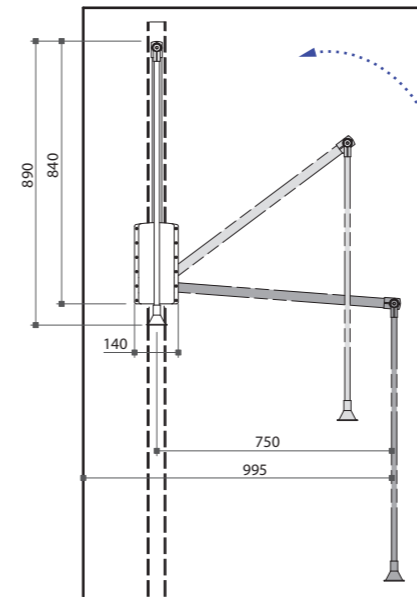

### 1 AW1111 Wardrobe Lift / Pull-Down Closet Rod

\* Side mounting, three adjustable widths

\* Aluminium closet rod / silver plastic housing

Item No	Adjustable Width (W)	Loading Weight
AW1111SV-11A	560 ~ 650 mm	8 kgs
AW1111SV-22A	660 ~ 750 mm	10 kgs
AW1111SV-33A	885 ~ 975 mm	12 kgs