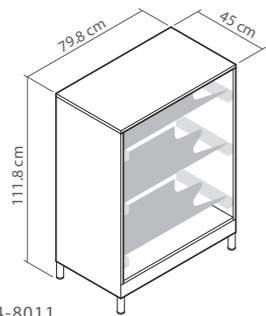

AWSH14-D8011

AWSH14 Shoes Cabinet 便利型鞋櫃

1 Low Shoes Cabinet 便利型矮鞋櫃 (18雙鞋)

AWSH14-8011 Without door

AWSH14-D8011 With 2 doors

* Storing maximum 18 pairs of shoes

AWSH14-8011