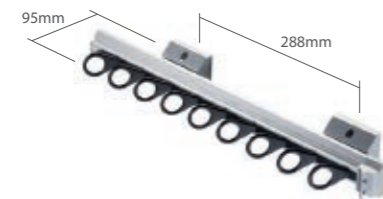

AW5185DC Lateral Scarf Rack

- 9 scarf loops