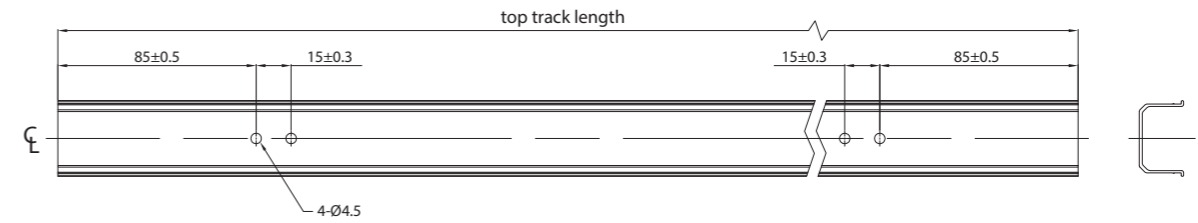

Mounting instruction of top track :

Mounting Instruction of SCS30-11 (with one-side damper gear)