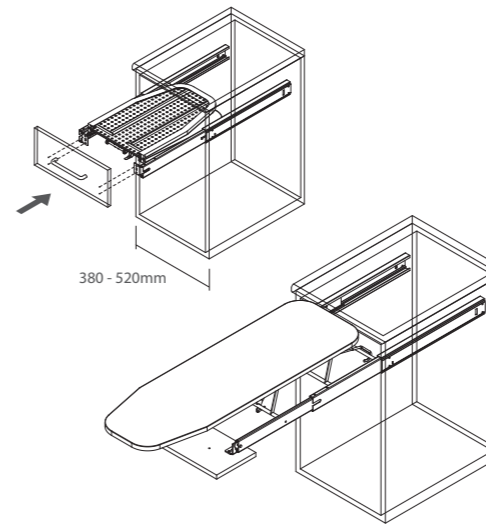

3 AW2121E Built-In Folding Ironing Board

* For width 380 ~ 520mm cabinet