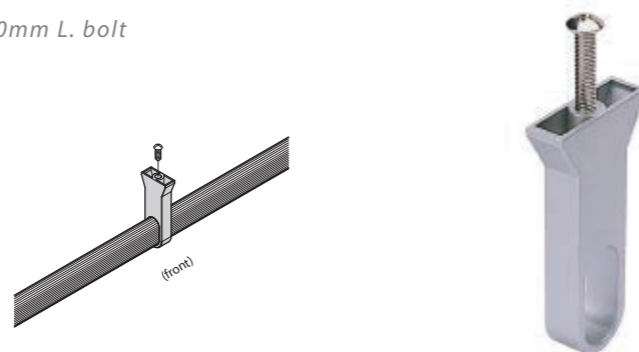

**2 AW1111 Album Wardrobe Rail & Support**

**AW1101 Album Wardrobe Rail**

\* Extruded and anodized aluminium tube, topped with PU(rubber-like) insert to hold clothes hangers steadily and silently

**AW1104 Album Rail Support**

\* Side mounting with 32mm hole C.C. or top mounting with M6 nut and 40mm L. bolt  
\* Each set includes one right hand and one left hand support

**AW1105 Album Center Rail Support**

\* Top mounting only, with M6 nut and 40mm L. bolt  
\* To be used with AW1104 rail support