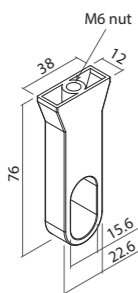

### 1 AW1111 Wardrobe Lift / Pull-Down Closet Rod

\* Side mounting, three adjustable widths

\* Aluminium closet rod / silver plastic housing

Item No	Adjustable Width (W)	Loading Weight
AW1111SV-11A	560 ~ 650 mm	8 kgs
AW1111SV-22A	660 ~ 750 mm	10 kgs
AW1111SV-33A	885 ~ 975 mm	12 kgs

**2 AW1111 Album Wardrobe Rail & Support**

**AW1101 Album Wardrobe Rail**

\* Extruded and anodized aluminium tube, topped with PU(rubber-like) insert to hold clothes hangers steadily and silently

**AW1104 Album Rail Support**

\* Side mounting with 32mm hole C.C. or top mounting with M6 nut and 40mm L. bolt  
\* Each set includes one right hand and one left hand support

**AW1105 Album Center Rail Support**

\* Top mounting only, with M6 nut and 40mm L. bolt  
\* To be used with AW1104 rail support