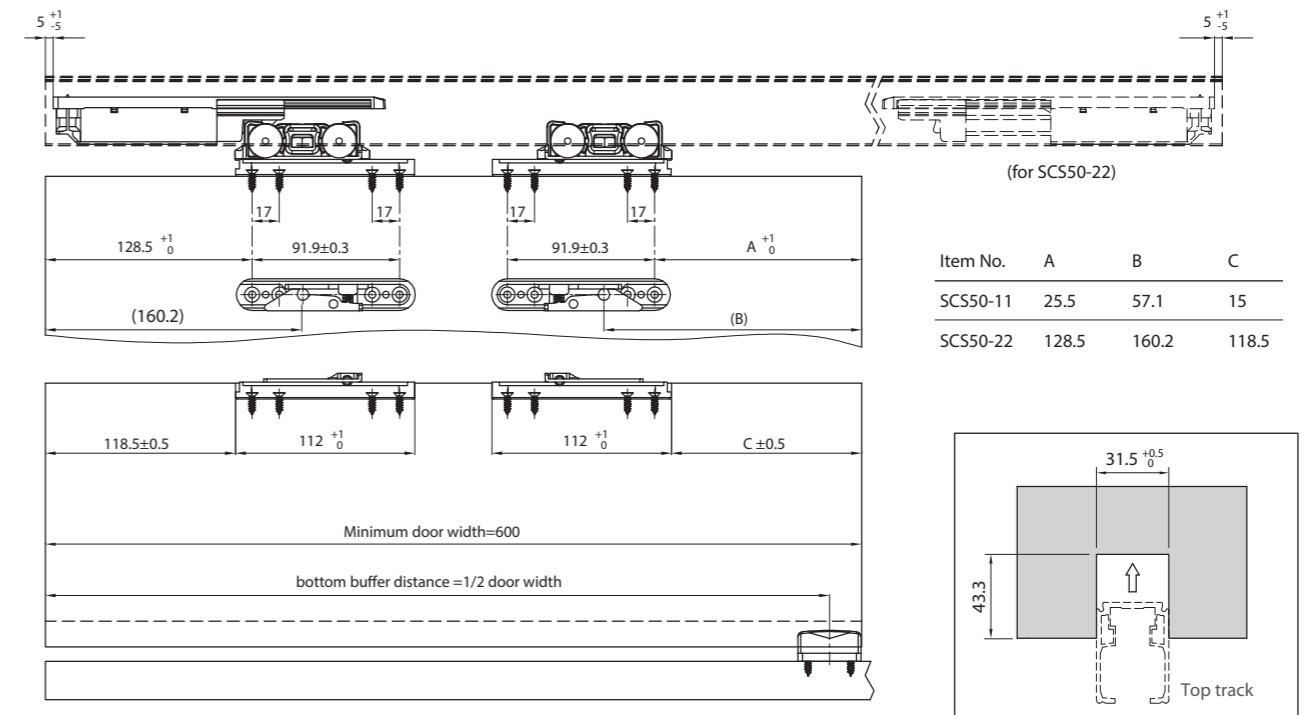

Mounting Instruction of SCS50-11