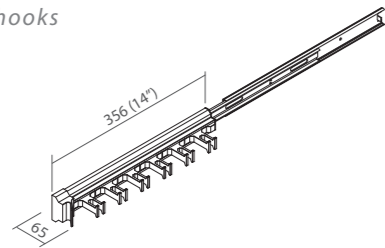

AW14083 Lateral Tie Rack and Tray

- 6 belt hooks