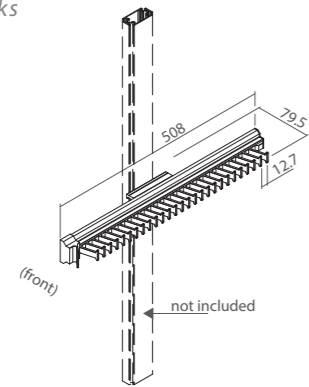

APS5181 Pole System Lateral Tie Rack

* 27 tie hooks