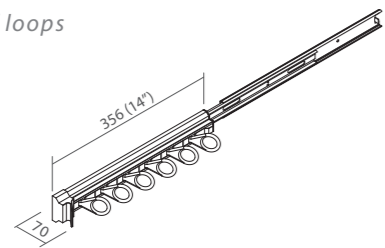

AW14085 Lateral Belt Rack

- 6 scarf loops