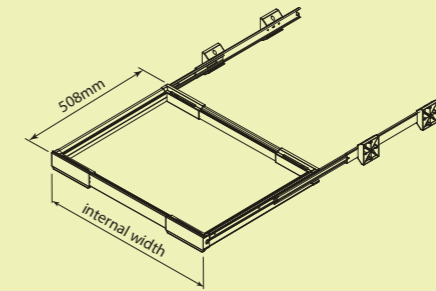

## AW51 Drawer System

- 1 Adjustable frame fits different wardrobe designs  
for 410mm to 1,000mm internal width

- 2 Silent soft-closing 450mm L. full extension slide,  
easy installation for 32mm hole system