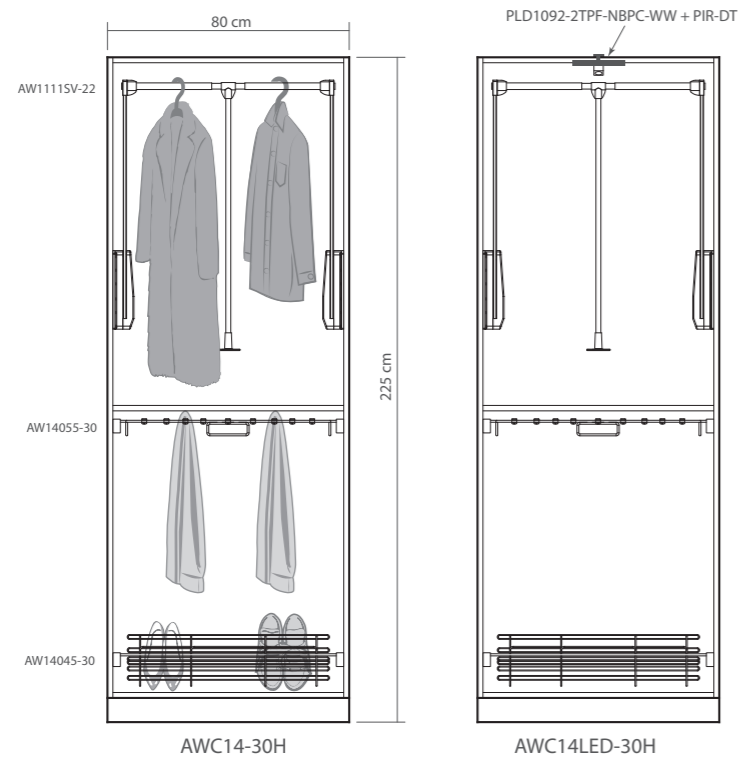

AWC14 Closet Cabinet 更衣室AWC14組合櫥櫃

1 Tall Closet Cabinet 80公分寬高櫃

* Size (L x H x D): 80 x 225 x 40 cm

AWC14-30H Without LED light

AWC14LED-30H With Top LED Linear Light and PIR-DT