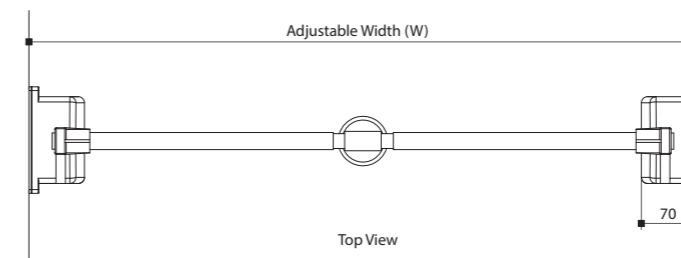

### 1 AW1111 Wardrobe Lift / Pull-Down Closet Rod

\* Side mounting, three adjustable widths

\* Aluminium closet rod / silver plastic housing

Item No	Adjustable Width (W)	Loading Weight
AW1111SV-11A	560 ~ 650 mm	8 kgs
AW1111SV-22A	660 ~ 750 mm	10 kgs
AW1111SV-33A	885 ~ 975 mm	12 kgs