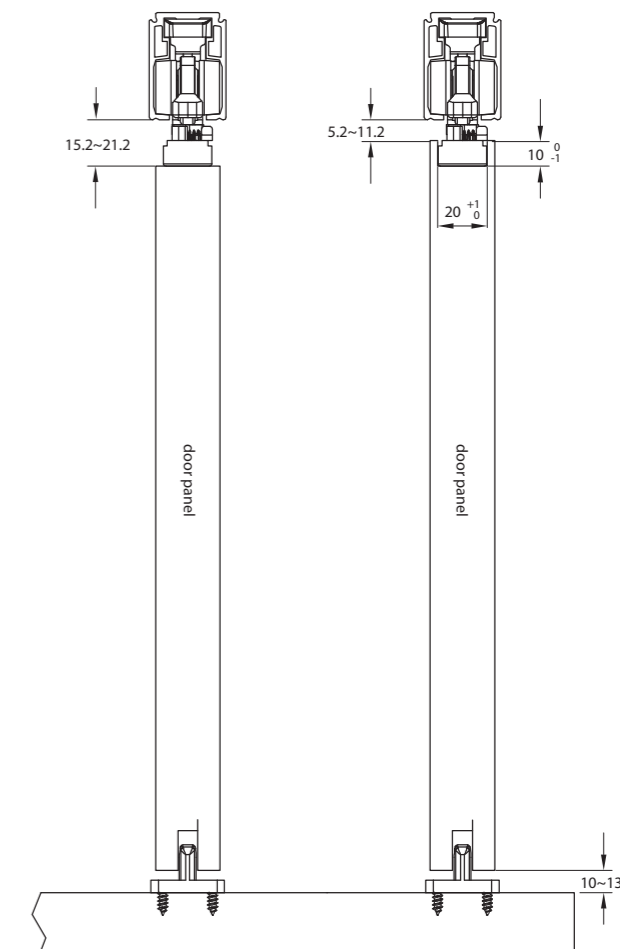

Mounting Instruction of SCS50-11