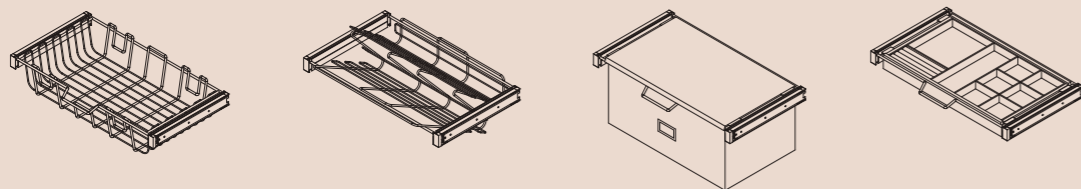

1. **3** Various storages for wardrobe cabinets