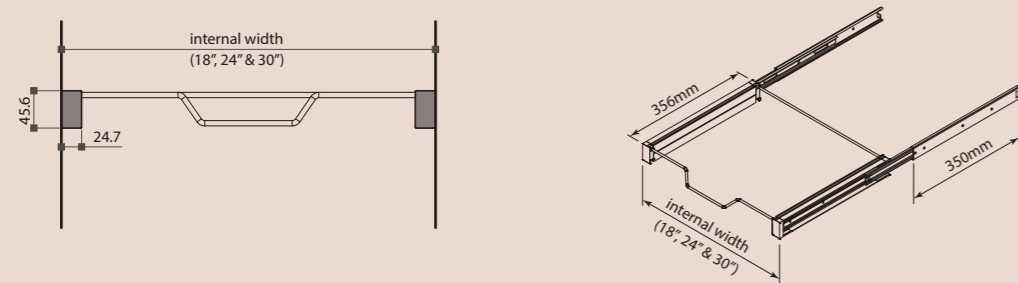

## AW14 Drawer System

- 1** Fixed (non-adjustable) drawer frame  
for 18" (457mm), 24" (610mm) & 30" (762mm),  $\pm 2\text{mm}$

- 2** Self-closing 350mm L. full extension slide,  
easy installation for 32mm hole system