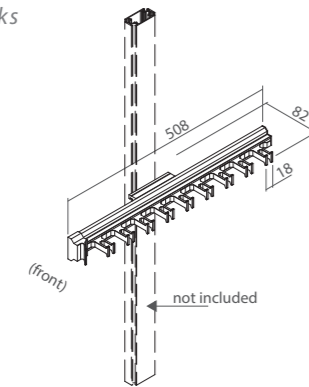

APS5183 Pole System Lateral Belt Rack

* 9 belt hooks