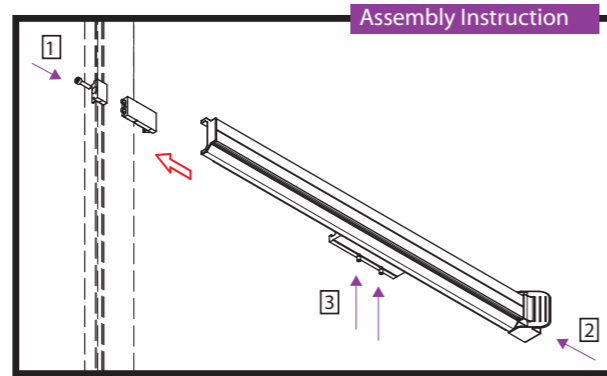

## 3 APS1101 Wardrobe Rail

\* Including AW1101 wardrobe rail & APS001-27 rod supports

Item No	Width
APS1101-60	60 cm
APS1101-75	75 cm
APS1101-90	90 cm

**4 APS51 Pole System Lateral Racks**

\* With soft-closing 450mm L. full extension ball bearing slide and pole fixing set  
 \* Overall length: 508mm