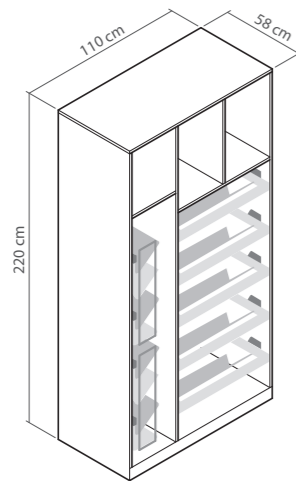

2 Tall Shoe Cabinet 豪華型高鞋櫃 (40雙鞋)

* Storing maximum 40 pairs of shoes and 3 luggages

AWSH51-1122 Without door

AWSH51-D1122 With 2 doors

AWSH51-1122