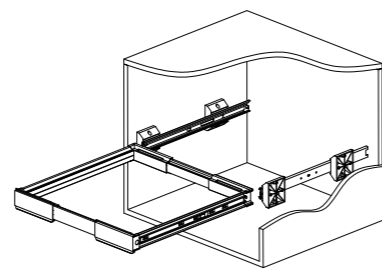

Easy assembly