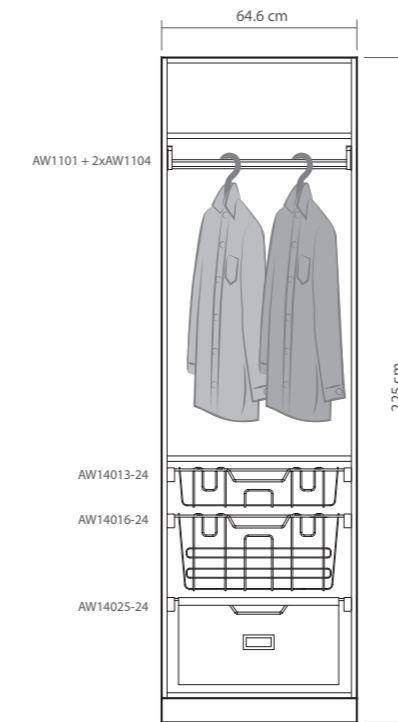

3 AWC14-24H Tall Closet Cabinet 65公分寬高櫃

* Size (L x H x D): 64.6 x 225 x 40 cm