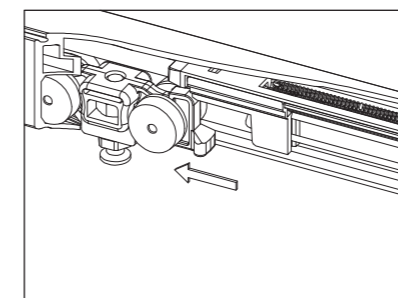

Mounting Instruction of SCS50-11