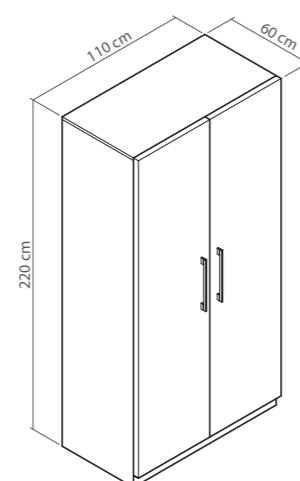

### 2 Tall Shoe Cabinet 豪華型高鞋櫃 (40雙鞋)

\* Storing maximum 40 pairs of shoes and 3 luggages

AWSH51-1122 Without door

AWSH51-D1122 With 2 doors

AWSH51-1122

AWSH51-D1122