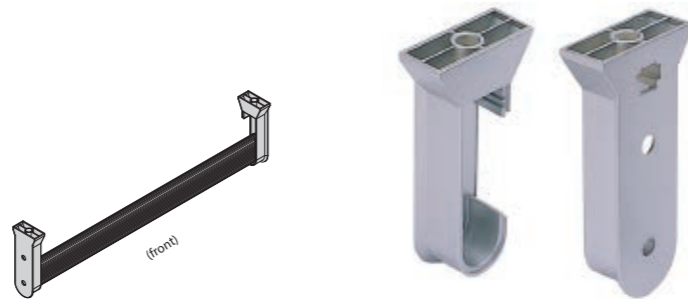

**2 AW1111 Album Wardrobe Rail & Support**

**AW1101 Album Wardrobe Rail**

\* Extruded and anodized aluminium tube, topped with PU(rubber-like) insert to hold clothes hangers steadily and silently

**AW1104 Album Rail Support**

\* Side mounting with 32mm hole C.C. or top mounting with M6 nut and 40mm L. bolt  
\* Each set includes one right hand and one left hand support

**AW1105 Album Center Rail Support**

\* Top mounting only, with M6 nut and 40mm L. bolt  
\* To be used with AW1104 rail support