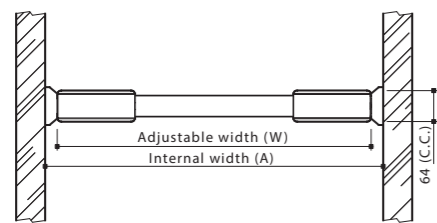

Quick installation