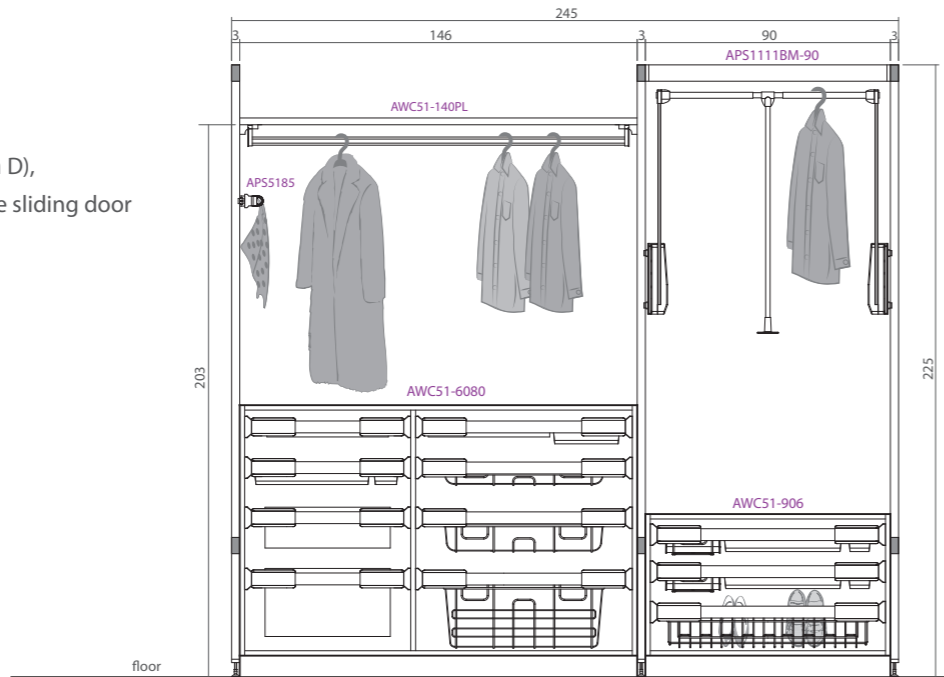

Example: AWC51 Closet Room 更衣室組合實例

AWPS51-COMB1

Closet room (245 W x 225 H x 60cm D), open space not including wardrobe sliding door