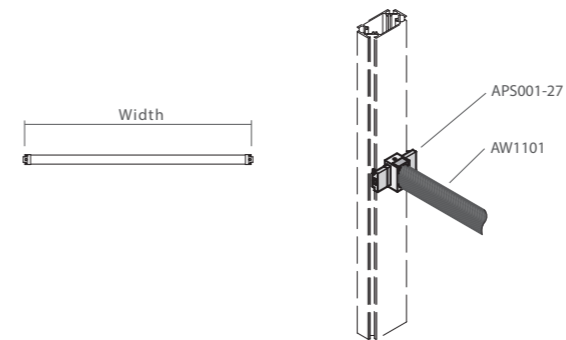

3 APS1101 Wardrobe Rail

* Including AW1101 wardrobe rail & APS001-27 rod supports

Item No	Width
APS1101-60	60 cm
APS1101-75	75 cm
APS1101-90	90 cm