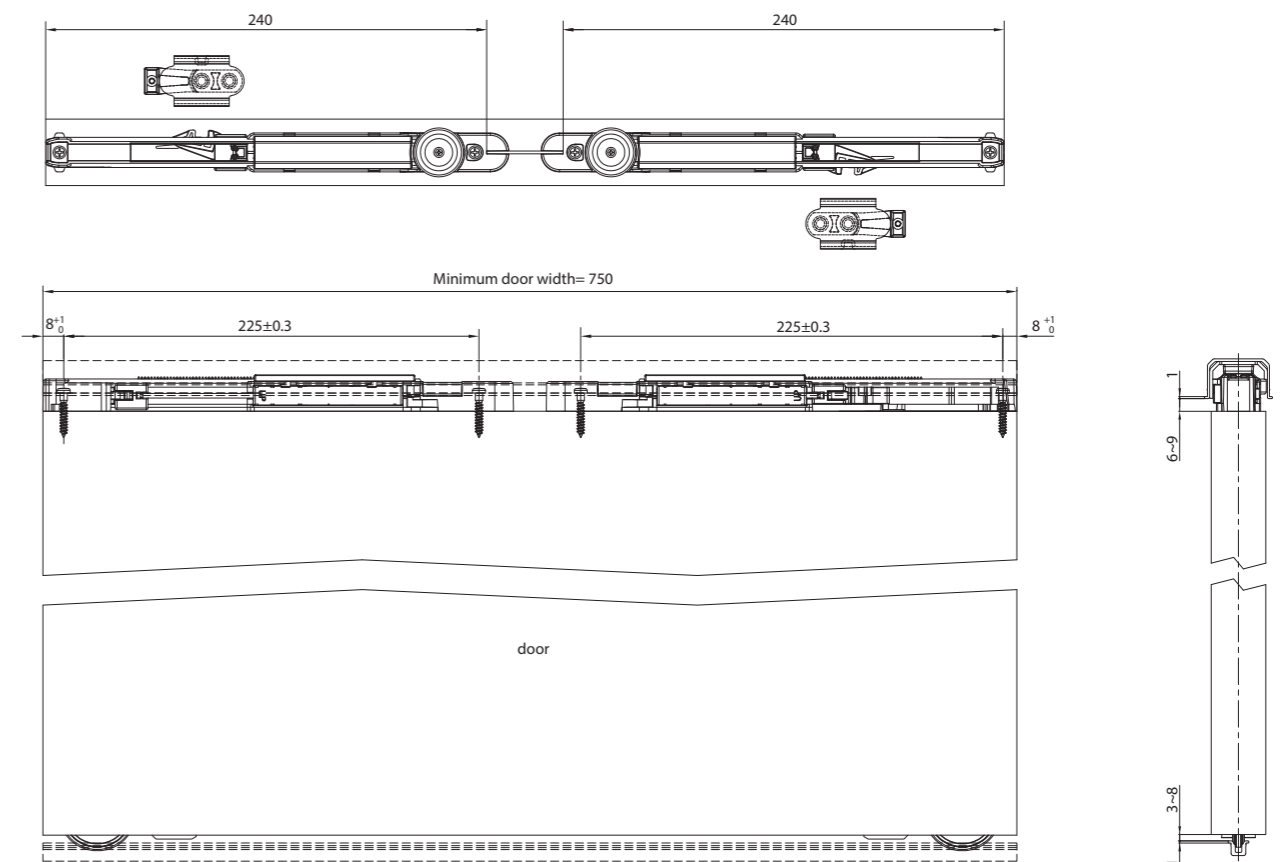

Sliding Door Fittings

1 SCS30 Roller Sliding Door Fitting

- Loading capacity: 30 kgs per door
- With soft-closing damper gear at 50mm distance & smooth closing device

SCS30-11 With one-side damper gear

- One fitting set includes:
- 1 pc soft-closing damper gear
- 1 pc rolling guider
- 1 pc bracket
- 1 pc stopper
- 2 bags fixing set

SCS30-22 With two-side damper gear

- One fitting set includes:
- 2 pcs soft-closing damper gear
- 2 pcs brackets
- 2 pcs stopper
- 2 bags fixing set