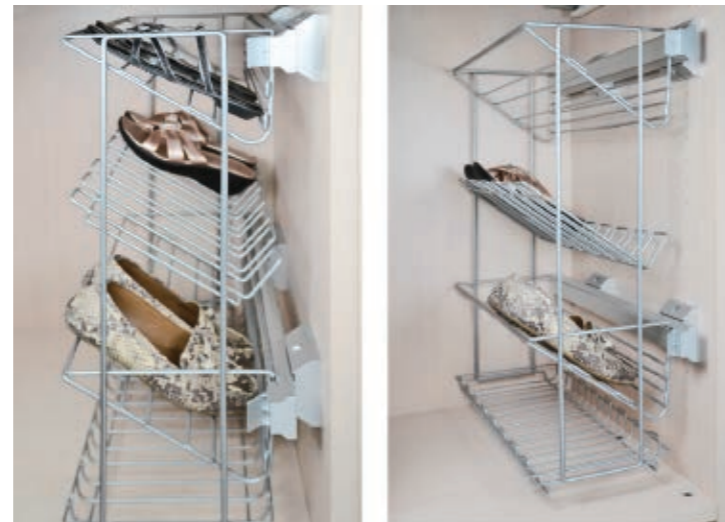

### AW5191 Extractable Clothes Holder

- \* Top mounted
- \* Overall length: 455mm

**3 AW51 Lateral Pull-Out Shelving**

- \* With double soft-closing 450mm L. full extension ball bearing slides
- \* Overall length: 508mm

**AW5176DC Lateral Pull-Out Triple Shelving**

- \* 2 plastic trays and 1 wire rack

**AW5178DC Lateral Pull-Out Shoe Rack / Shelving**

- \* 3 shoe racks and 1 wire rack

**4 AW51 Lateral Pull-Out & Swivel Mechanism**