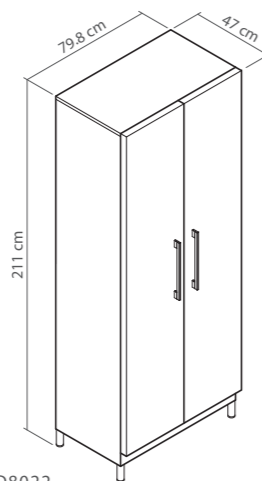

AWSH14-D8022