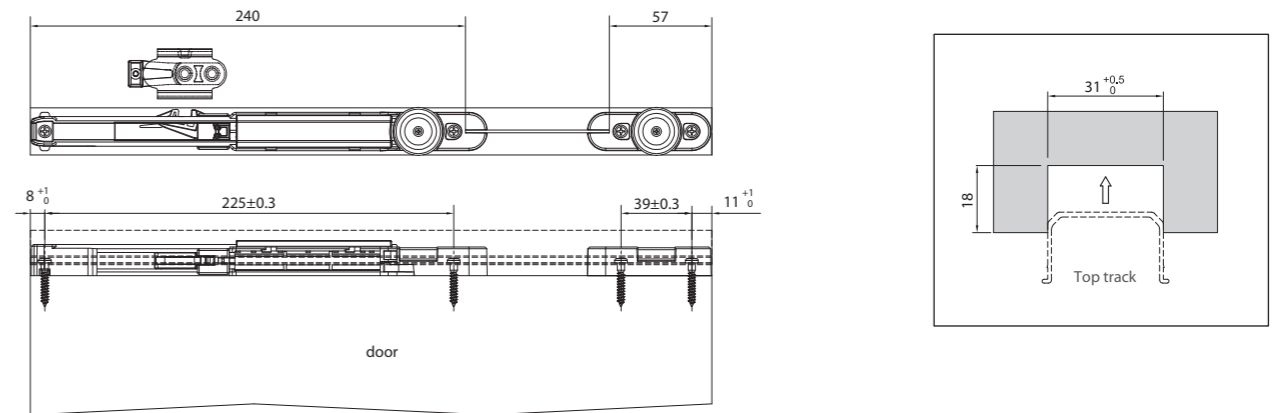

### SCS30-22 With two-side damper gear

- \* One fitting set includes:
- 2 pcs soft-closing damper gear
- 2 pcs brackets
- 2 pcs stopper
- 2 bags fixing set

Mounting instruction of top track :

Mounting Instruction of SCS30-11 (with one-side damper gear)