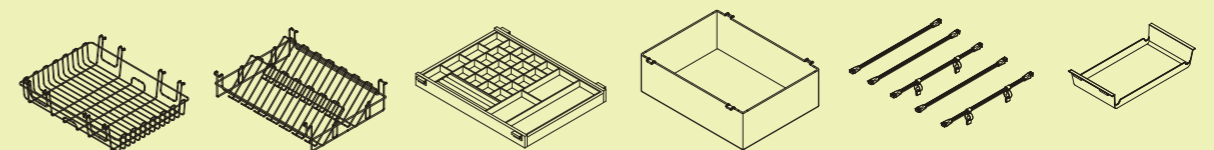

1. 3 Providing various solutions for wardrobe organization
   Clean and clear storage for clothing, accessories and other essentials