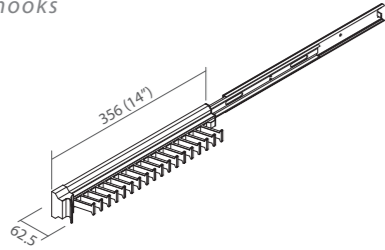

6 AW14 Lateral Racks

- With 350mm L. full extension ball bearing slide
- Overall length: 356mm
- Mounting pattern: 224mm C.C.

AW14081 Lateral Tie Rack

- 18 tie hooks