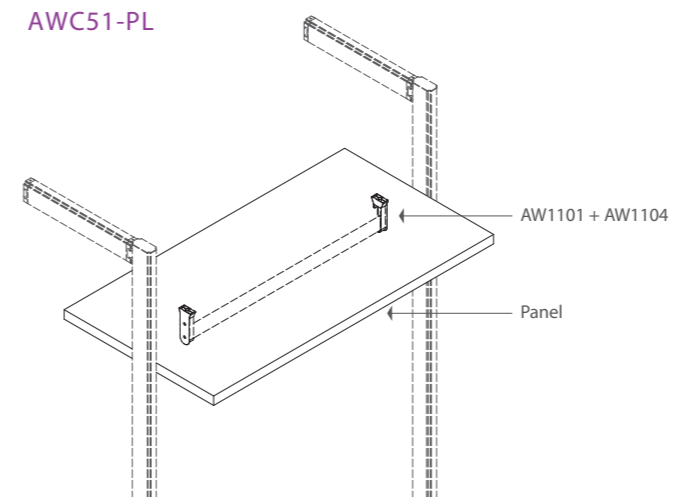

**APS5181 Pole System Lateral Tie Rack**

\* 27 tie hooks

**APS5183 Pole System Lateral Belt Rack**

\* 9 belt hooks

**APS5185 Pole System Lateral Scarf Rack**

\* 9 scarf loops

**5 AWC51-PL Panel**

\* Including AW1101 & AW1104

Item No	Panel Size	Wardrobe Rail Width
AWC51-60PL	60x50x2.5 cm	54 cm
AWC51-75PL	75x50x2.5 cm	69cm
AWC51-90PL	90x50x2.5 cm	84cm
AWC51-146PL	146x50x2.5 cm	140cm

**AWC51LED-PL with LED lighting**

\* With PLD2703-54PIR (including power supply)