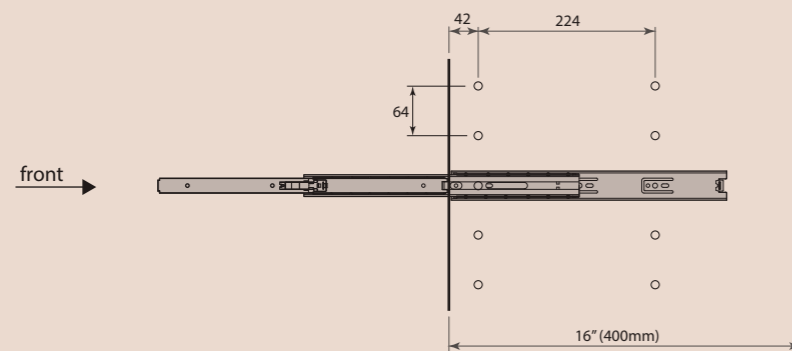

## AW14 Drawer System 短拉抽儲放系統

- For 16" (400mm) or 18" (450mm) depth wardrobe
- Taiwan patent 專利 M318676
- Convenient model 便利款式

## AW14 Drawer System

- 1** Fixed (non-adjustable) drawer frame  
for 18" (457mm), 24" (610mm) & 30" (762mm),  $\pm 2\text{mm}$

- 2** Self-closing 350mm L. full extension slide,  
easy installation for 32mm hole system