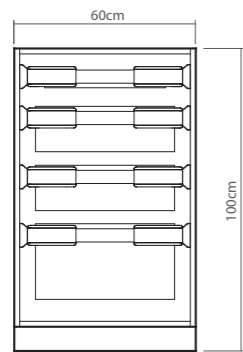

AWC51 Wardrobe Cabinet 更衣室AWC51櫥櫃組合

6 AWC51-60 Cabinet Module / 60cm width 櫥櫃模組 (60公分寬, 含Album抽儲)

AWC51-601 Cabinet Unit 櫥櫃單元

* Size (LxHxD): 60x100x58cm